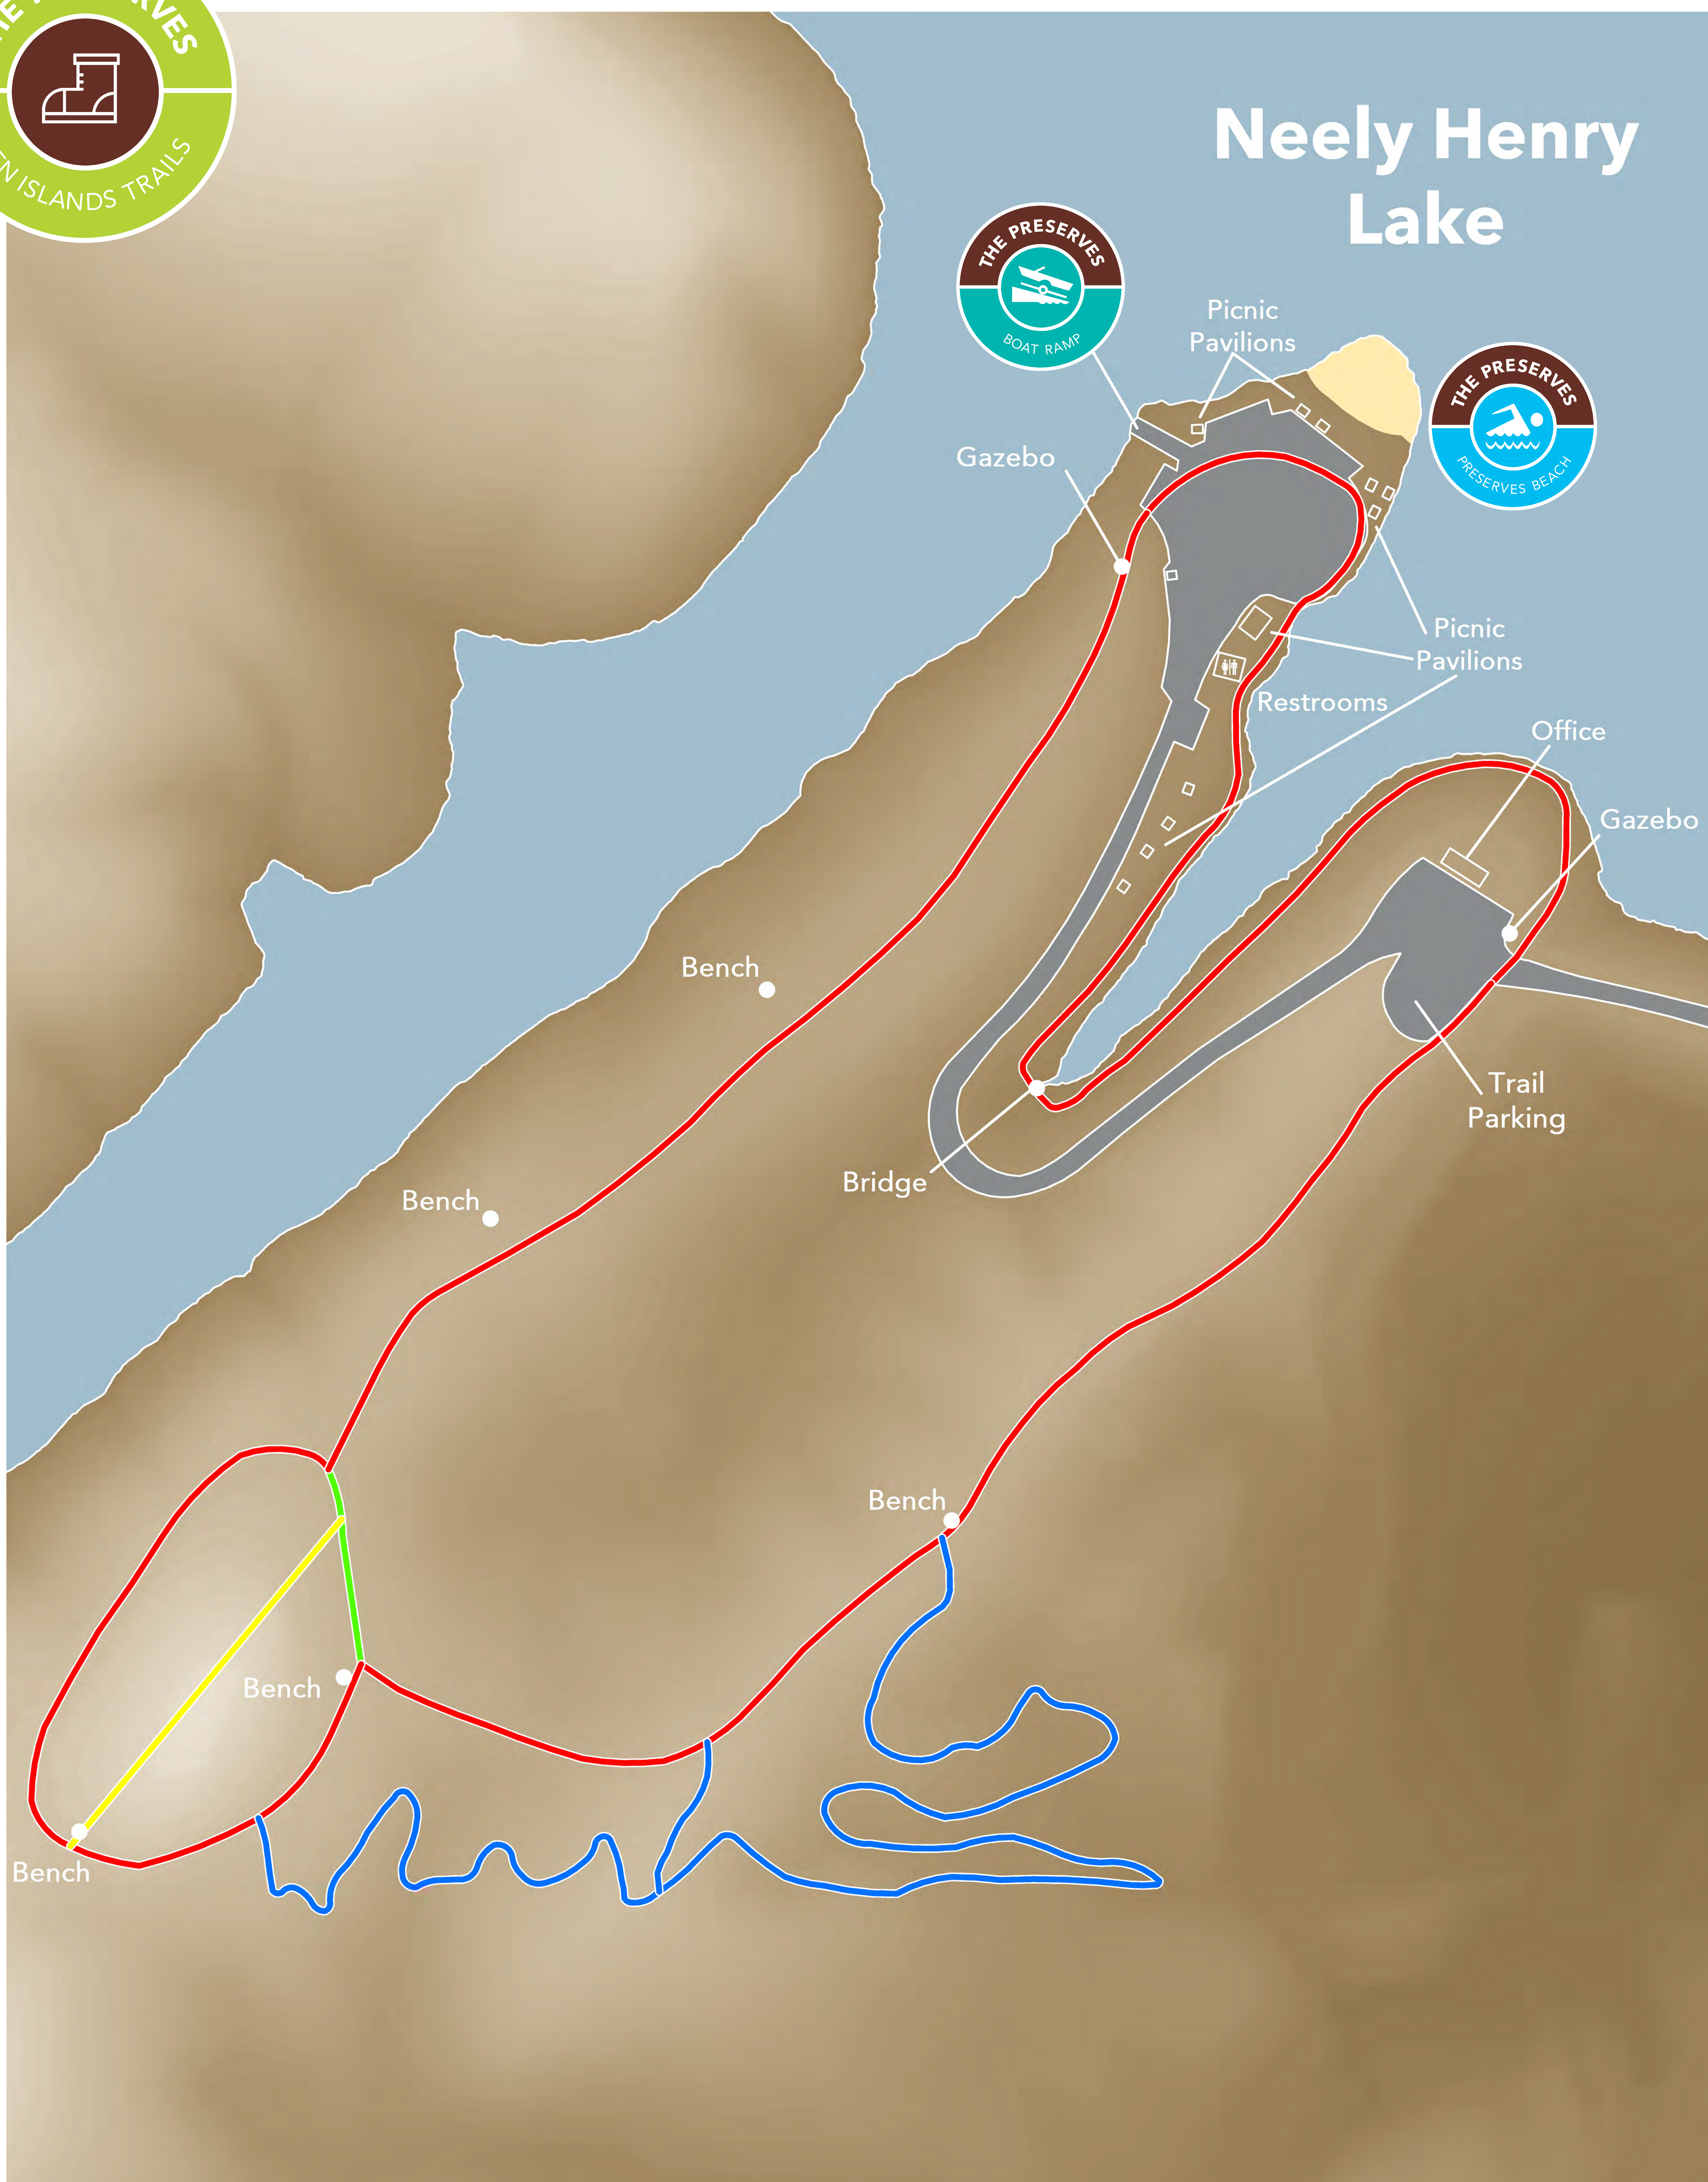

# TEN ISLANDS HISTORIC PARK

## TRAILS

 HENRY HIKE  
1.18 Miles

 SHADY STROLL  
0.56 Miles

 NEELY KNOLL  
0.09 Miles

 COOSA CONNECTOR  
0.04 Miles

RESTROOMS AVAILABLE  
INSIDE PARK

**NOT RESPONSIBLE  
FOR ACCIDENTS**

WWW.APCSHORELINES.COM  
205-472-0481

PLEASE HELP US KEEP THIS  
PRESERVE CLEAN BY TAKING OUT  
WHAT YOU BRING IN.

PRESERVED AND PROTECTED BY